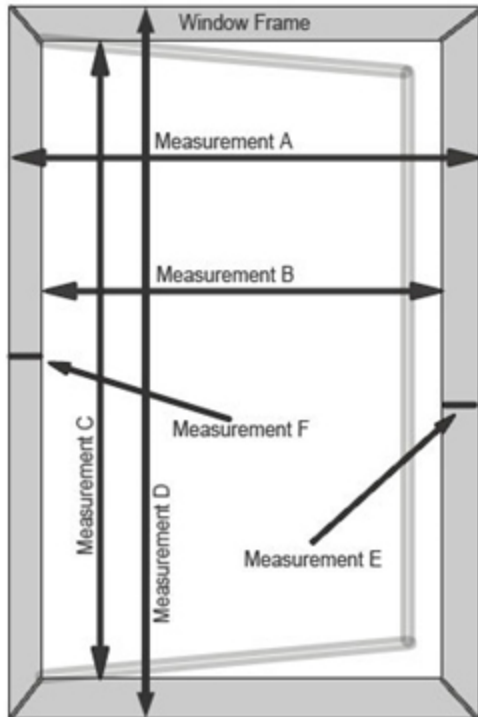

Sizing your windows for Flat Cats

Using the image shown as a guide please take the following dimensions (in cm)

Measurement A = cm

Measurement B = cm

Measurement C = cm

Measurement D = cm

Measurement E = cm

Measurement F = cm

Please note that measurements E&F are the widths of the flat static frames around the window. If either measurement is less than 2cm please call us on **01526 341186** before ordering.