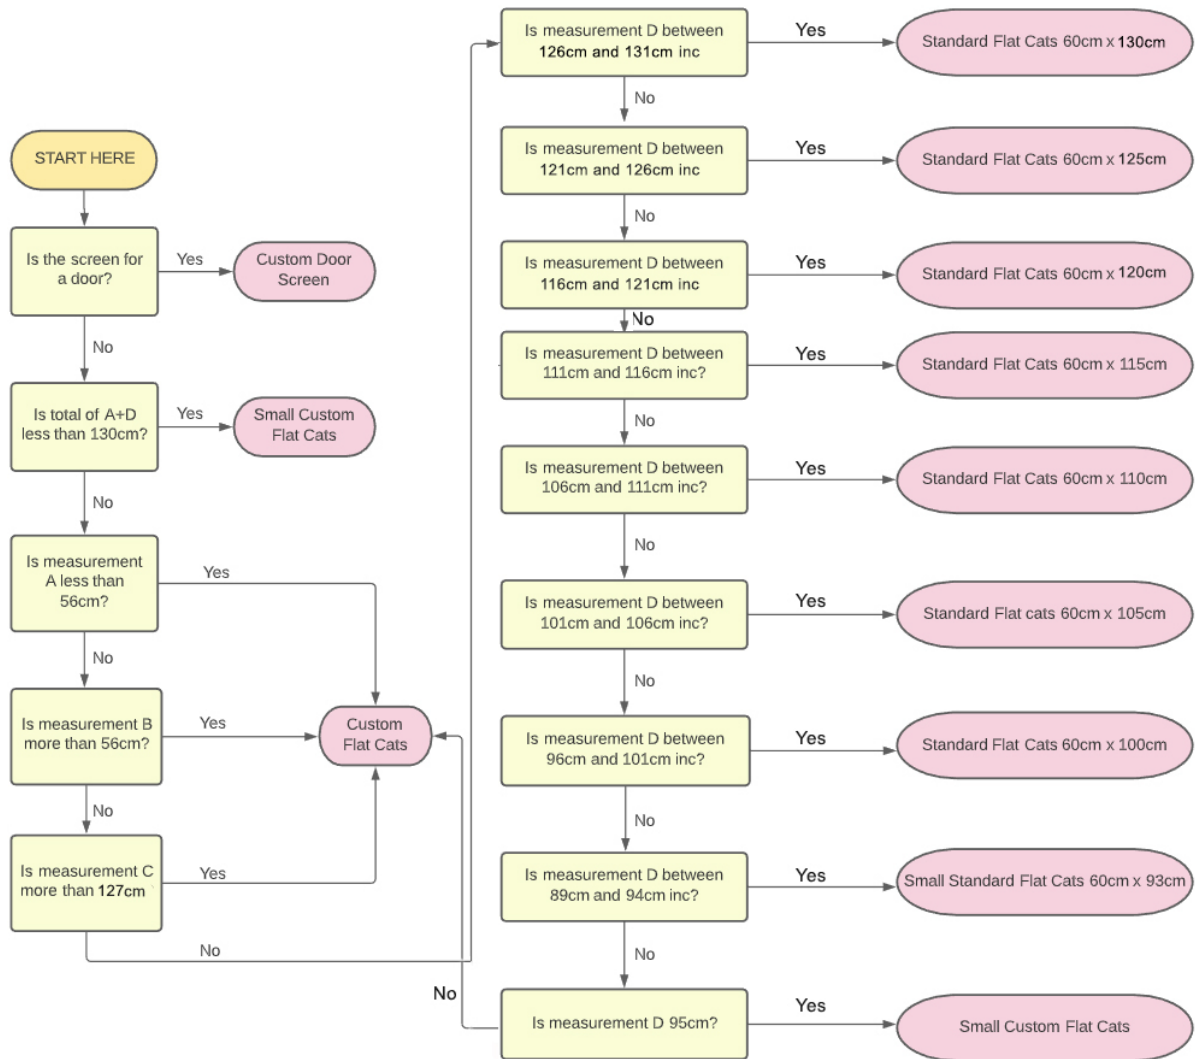

Sizing your windows for Flat Cats

Using the image shown as a guide please take the following dimensions (in cm)

Measurement A = cm

Measurement B = cm

Measurement C = cm

Measurement D = cm

Measurement E = cm

Measurement F = cm

Please note that measurements E&F are the widths of the flat static frames around the window. If either measurement is less than 2cm please call us on **01526 341186** before ordering.